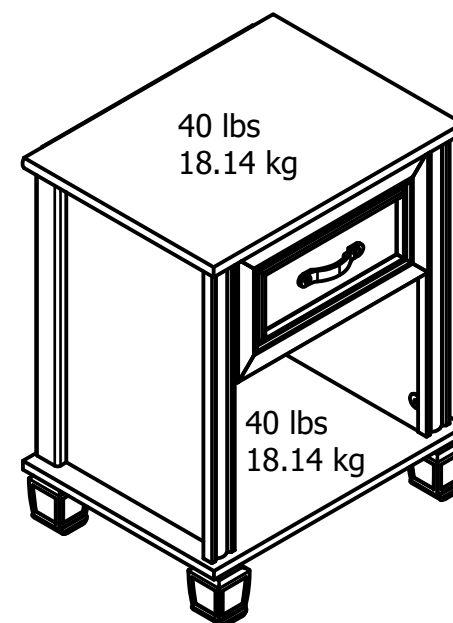

8760500EBL - Night Stand

Finish: Magnolia Oak with Ironwood Top

Ameriwood
HOME

Interior Drawer dimensions:
13,97 in. (35,5 cm) W
5,87 in. (14,9 cm) H
13,0 in. (33,0 cm) D
0.74 cubic feet storage area

Wood Breakdown: 95%
Total storage: 2.74 cubic feet

Overall Product Size:
20.63"W x 15.63"D x 25.43"H
52,4cm W x 39,7cm D x 64,6cm H

Maximum Weight Capacities
Unit Weight: 32.4 lbs. (14.7 kg)