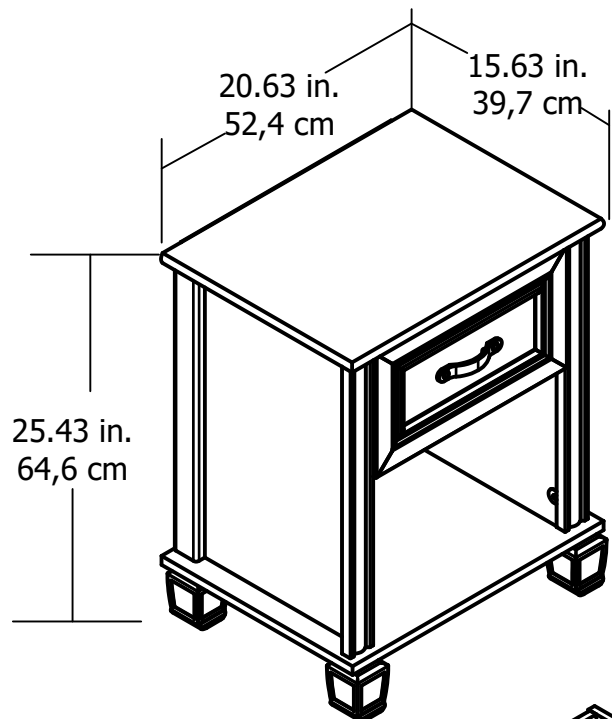

8760500EBL - Night Stand

Finish: Magnolia Oak with Ironwood Top

Ameriwood
HOME

Interior Drawer dimensions:
13,97 in. (35,5 cm) W
5,87 in. (14,9 cm) H
13,0 in. (33,0 cm) D
0.74 cubic feet storage area

Wood Breakdown: 95%
Total storage: 2.74 cubic feet

Overall Product Size:
20.63"W x 15.63"D x 25.43"H
52,4cm W x 39,7cm D x 64,6cm H

Maximum Weight Capacities
Unit Weight: 32.4 lbs. (14.7 kg)